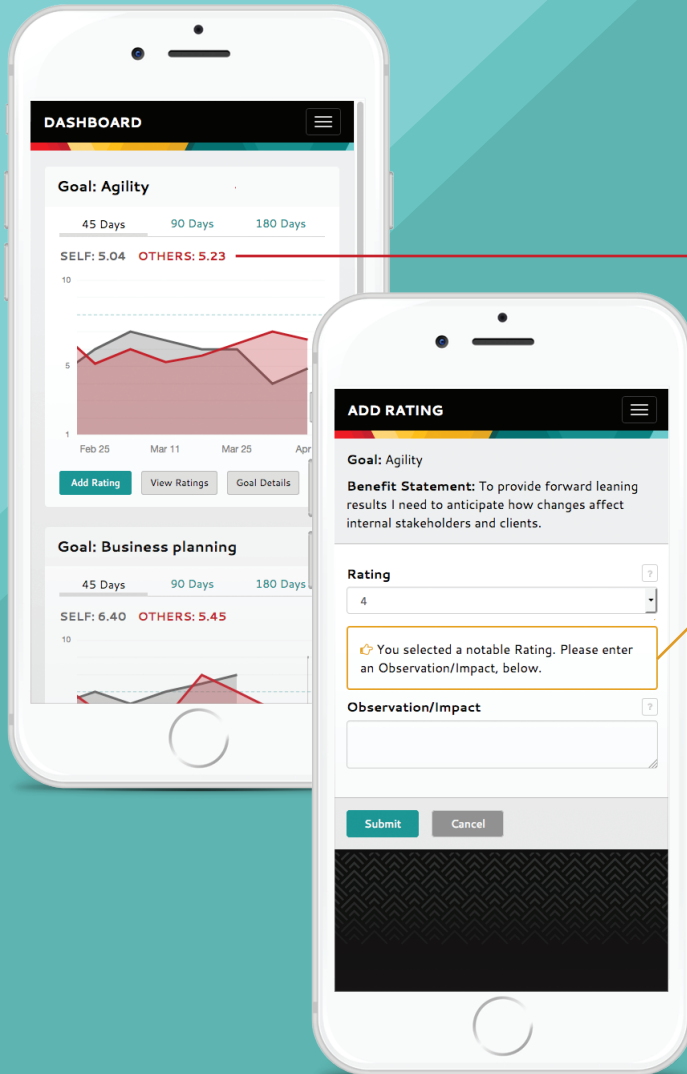

The revolutionary technology that advances employee growth and performance.

## Designed for the next generation of leaders.

### Active Engagement

- Dynamic Dashboard
- Notifications Drive Involvement
- Multi-level Stakeholders
- Instant Access

### Accurate Focus

- Real Time Continuous Feedback
- Intelligent Rating System
- Goal Simplification